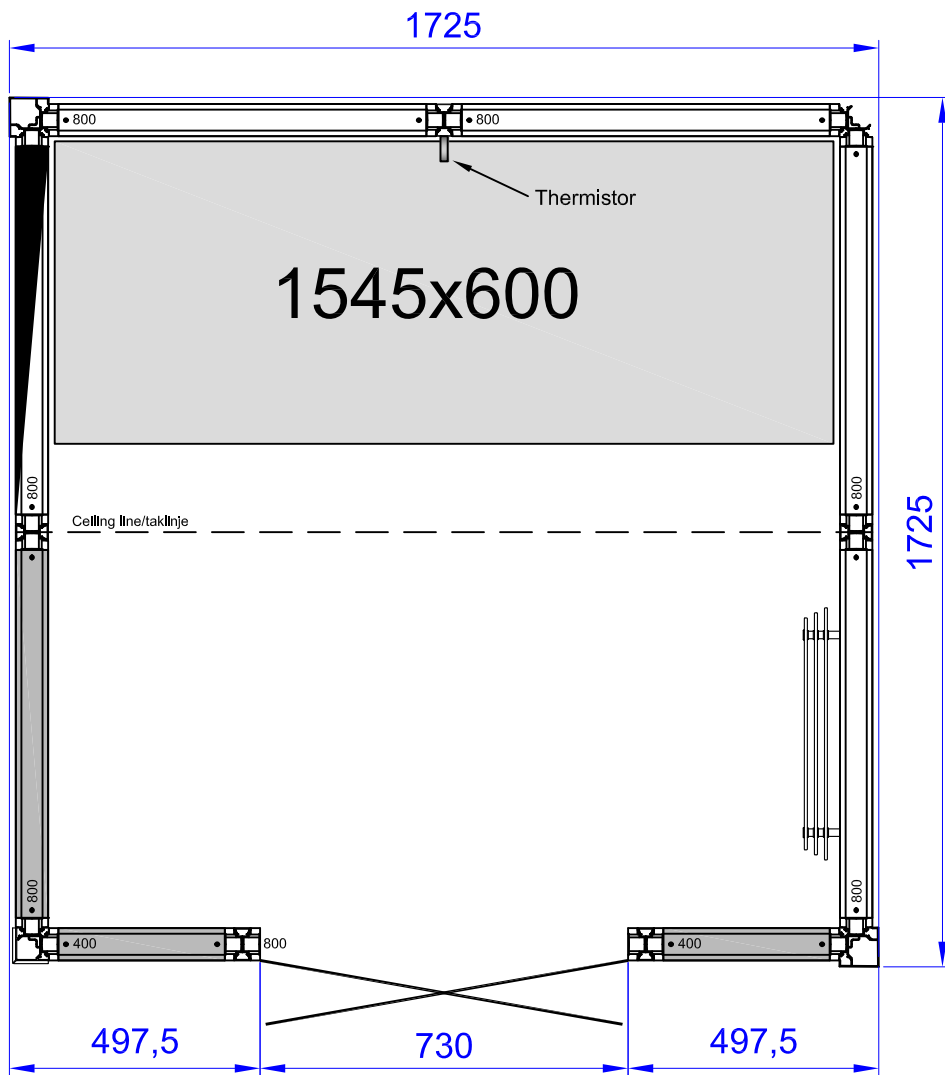

Rev.	Changes and/or mess.-no	Datum	Approved by

-  Opaque pale glass/Black glass  
Grönt glas/Svart glas
-  Opaque pale glass/Basic  
Grönt glas/Basic
-  Smoke colored glass  
Rökfärgat glas
-  Mood lit section, steam outlet  
Belyst ängsektion
-  Glass door without threshold (R or L hinged)  
Glasdörr utan tröskel (H eller V hängd)

Height: 2090mm

Tolerance for other dimensions		Material		Article No.	
Designed by		Replaces		Layout 2900 2946	
Drawn by LH		Replaced by		Date 2018-01-30	Size A4
Approved by		Date		Scale 1:15	
Description Panacea 1717 1B 1725x1725x2090mm				Page	State
TYLÖHELO				Drawing No.	Rev.