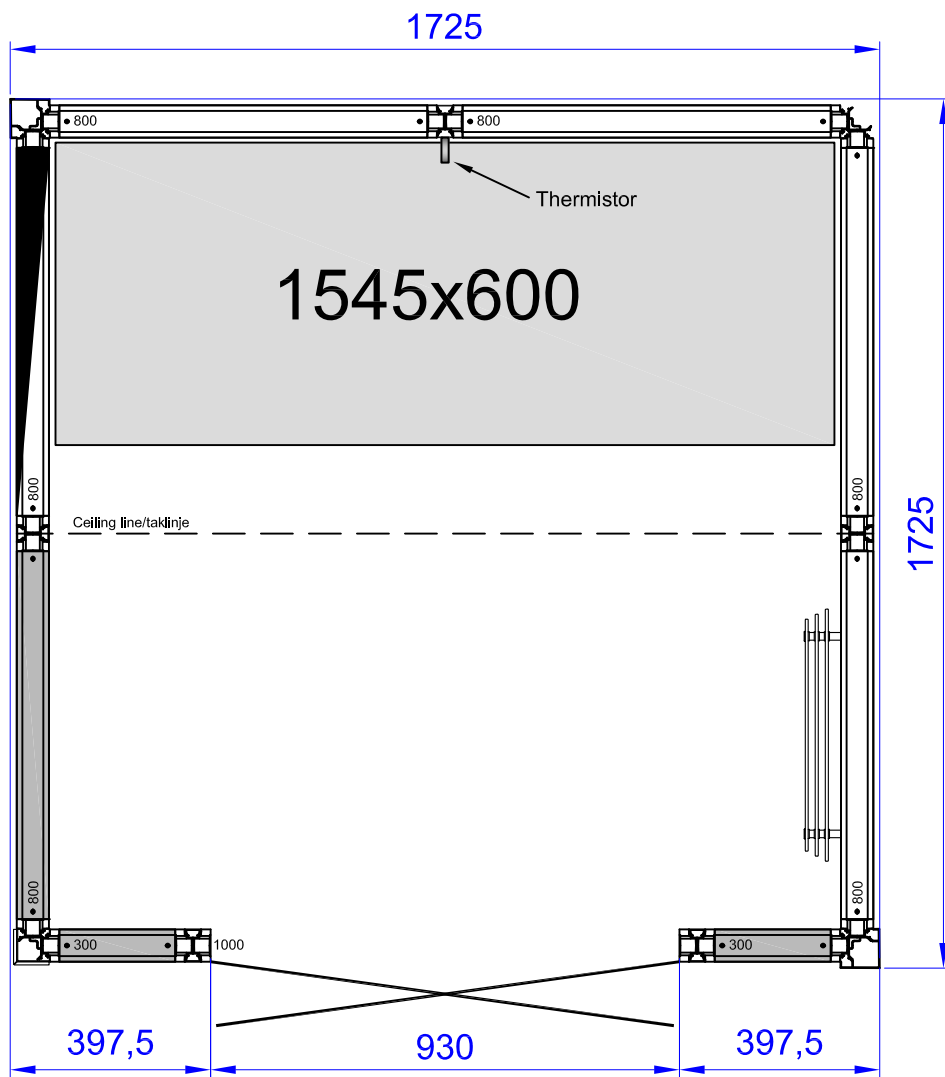

Rev.	Changes and/or mess.-no	Datum	Approved by

-  Opaque pale glass/Black glass  
Grönt glas/Svart glas
-  Opaque pale glass/Basic  
Grönt glas/Basic
-  Smoke colored glass  
Rökfärgat glas
-  Mood lit section, steam outlet  
Belyst ängsektion
-  Glass door without threshold (R or L hinged)  
Glasdörr utan tröskel (H eller V hängd)

Height: 2090mm

	Tolerance for other dimensions		Material		Article No. Layout 2900 2948	
	Designed by	Drawn by LH	Approved by	Replaces	Replaced by	Date 2018-01-30
Description Panacea 1717 1B WD 1725x1725x2090mm					Page	State
					Drawing No.	Rev.
			Size A4		Scale 1:15	