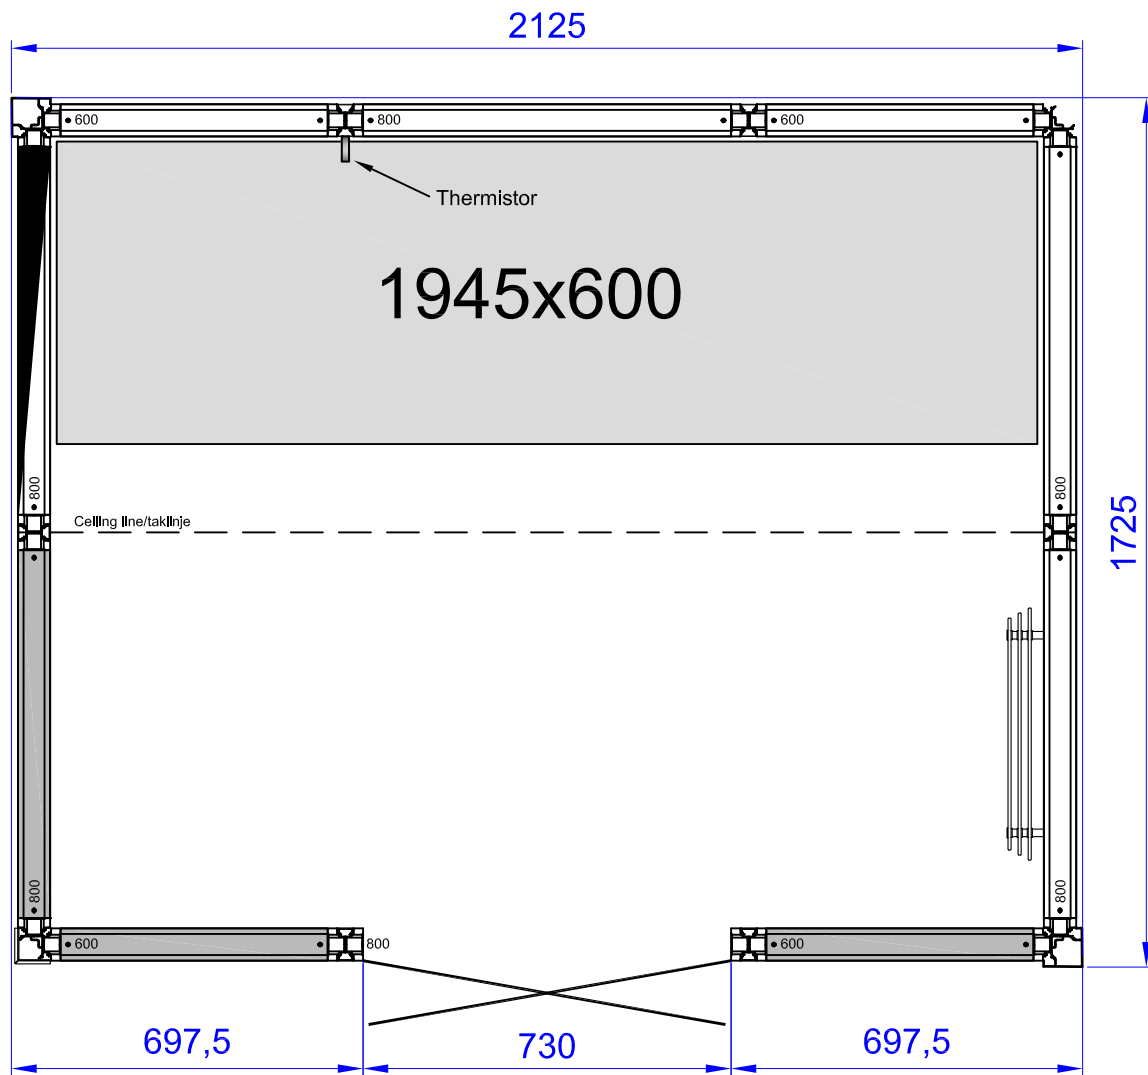

Rev.	Changes and/or mess.-no	Datum	Approved by

-  Opaque pale glass/Black glass
Grönt glas/Svart glas
-  Opaque pale glass/Basic
Grönt glas/Basic
-  Smoke colored glass
Röktfärgat glas
-  Mood lit section, steam outlet
Belyst ängsektion
-  Glass door without threshold (R or L hinged)
Glasdörr utan tröskel (H eller Vhängd)

Height: 2090mm

	Tolerance for other dimensions		Material				Article No. Layout 2900 2950	
	Designed by	Drawn by LH	Approved by	Replaces	Replaced by	Date 2018-01-30	Size A4	Scale 1:15
		Description Panacea 2117 1B 2125x1725x2090mm				Page	State	
		Drawing No.		Rev.				