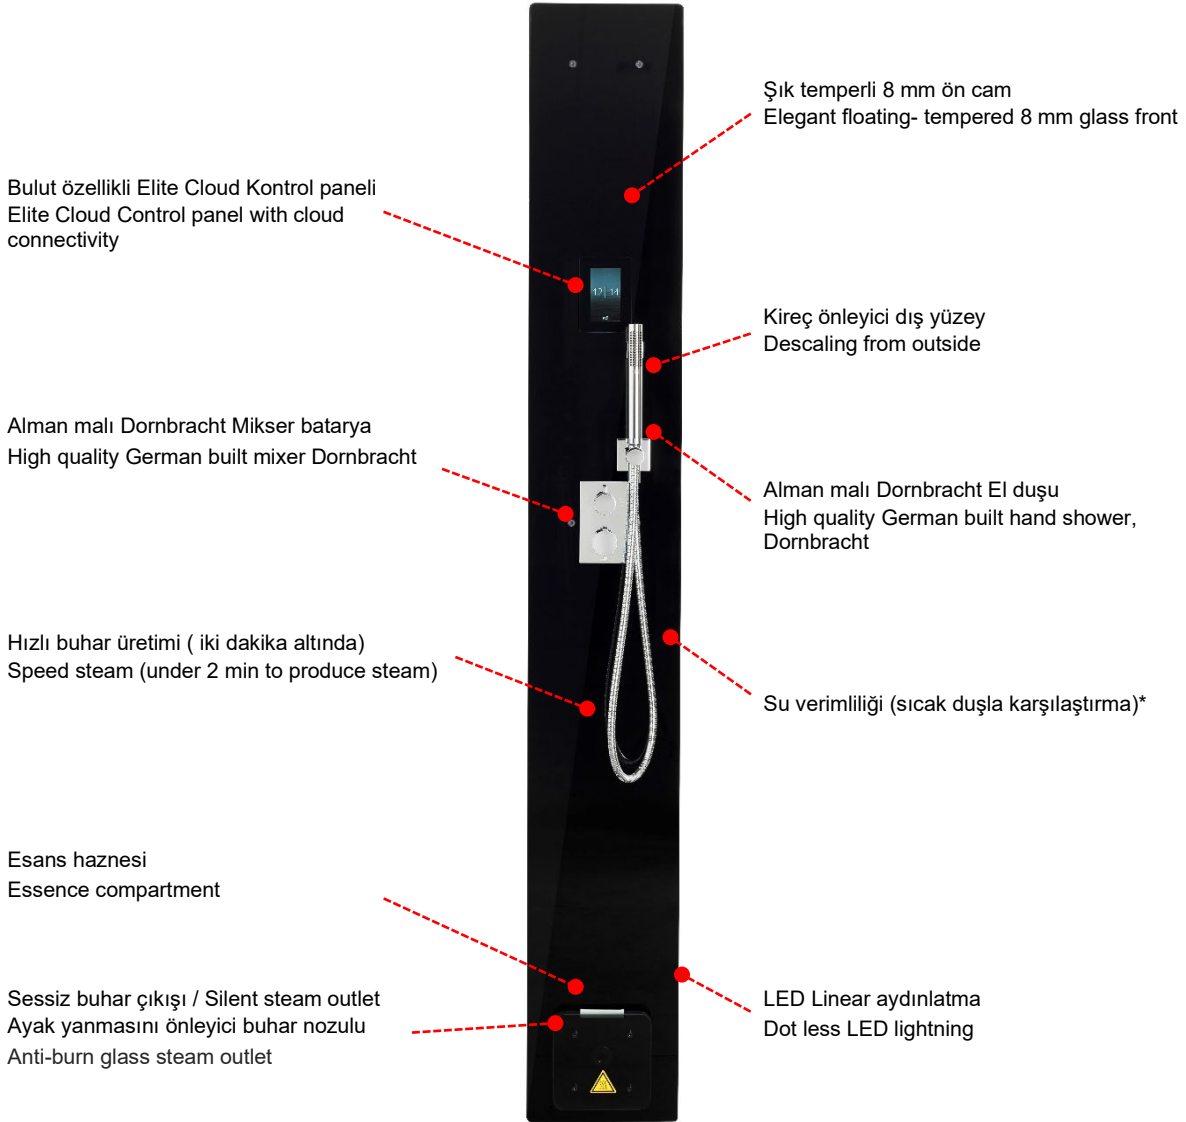

Buhar / Steam

Tylö STELLA

Özellikler / Features

*15 dakika boyunca 40 derece C'de bir buhar banyosu, aynı koşullar altında bir duşa kıyasla yaklaşık 45 kat daha az su kullanır.

*A steam bath in 40 degrees C during 15 min uses about 45 times less water compared to a shower under the same conditions.

C	Açıklama / Description	Fiyatı / Price €
T8900 8200	Stella Buhar Kolonu Stella Steam Column	Duşlu with shower 7.140,00 €

Fiyatlarımız KDV hariçtir. / VAT is excluded.