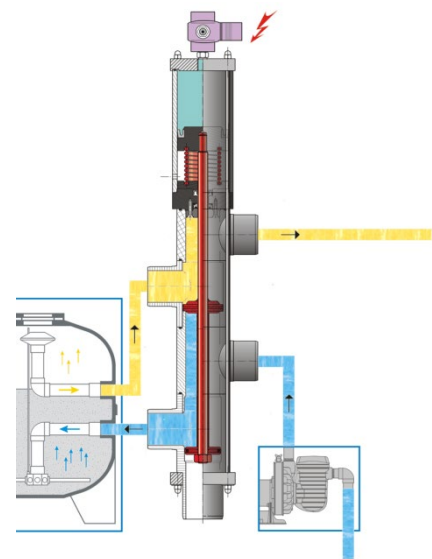

Ters yıkama / Backwash mode

Backwash valves

Besgo valves operate with water or air pressure for sand filters Ø 400 mm to Ø 2000 mm. The operating pressure should lie between 3,5-6,0 bar

With a higher back-wash velocity and a lower pressure drop, the Besgo valve achieves a particularly good back-wash result. In addition, there is no need to turn the recirculation pump off during switching. If you have an electrical power outage, the Besgo valve automatically changes to the «filter»-position and an unrequested emptying of the pool is not possible.

The Besgo valve can be installed to every commercial filter. Furthermore, the adapters are adjustable to the existing pipe work. The valve is available in the sizes DN40 to DN125

Advantages:

Outstanding reliability

The automatic backwash valve opens by means of water pressure and closes under pressure from a spring. In the eventuality of electrical failure, the Besgo valve returns automatically to the "Filter" position.

Unintentional draining of the pool is not possible.

Low pressure loss

Adjustable connection unions

Change over without switching off.

Fits on every filter.

Material

Body: PVC-U

Inner parts: VA4

Seals: Viton/Teflon