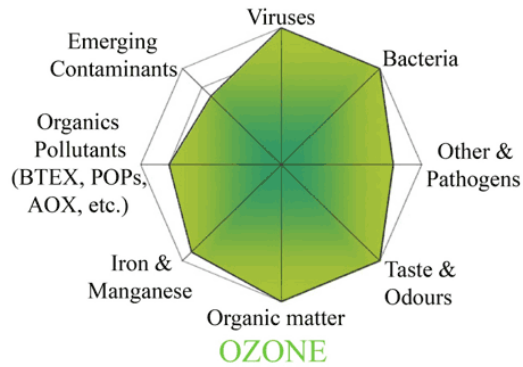

3 reasons for the DA-GEN:

1. Highly efficient electrodes: require very low conductivity: Only 1.0kg NaCl or 1.5kg MgCl₂ is needed => low corrosion risk and high production of free radicals
2. Automatic measuring and controlling of free chlorine, pH and APF®: Guarantees crystal clear water and safe disinfection without chlorine smell
3. 24/7 full control with integrated Wi-Fi module

DAISY+ = Pool water in drinking water quality

DA-GEN Reaksiyon ürünün gücü The strength of DA-GEN reaction products	eV
Hidroksil Radikal Hydroxyl radical	2,86
Oksijen atomu / Atomic Oxygen (O)	2,42
Ozon / Ozone (O₃)	2,07
Hidrojen Peroksit (H₂O₂)	1,78
Hipokloröz asit (HOCl)	1,48
Klor / Chlorine (Cl₂)	1,23
Oksijen / Oxygen (O₂)	1,23
Klor dioksit (ClO₂)	0,95

Viruses	Bacteria	Other & Pathogens	Organic Pollutants	Emerging Contaminants	Organic Pollutants	Organic matter	Taste & Odours
Virüsler	Bakteriler	Diğer ve patojenler	Organik kirlenimler	Ortaya çıkan kirlenimler	Organik kirlenimler	Organik madde	Tat ve kokular