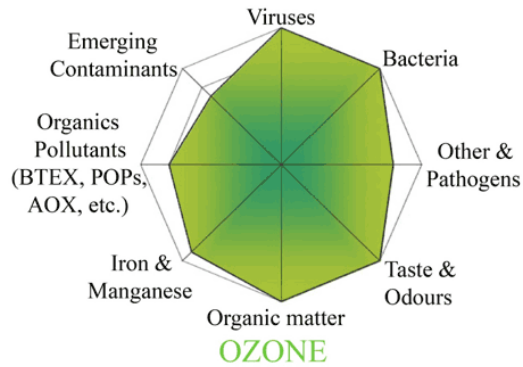

3 reasons for the DA-GEN:

1. Highly efficient electrodes: require very low conductivity: Only 1.0kg NaCl or 1.5kg MgCl₂ is needed => low corrosion risk and high production of free radicals
2. Automatic measuring and controlling of free chlorine, pH and APF®: Guarantees crystal clear water and safe disinfection without chlorine smell
3. 24/7 full control with integrated Wi-Fi module

DAISY+ = Pool water in drinking water quality

DA-GEN Reaksiyon ürünün gücü The strength of DA-GEN reaction products	eV
Hidroksil Radikal Hydroxyl radical	2,86
Oksijen atomu / Atomic Oxygen (O)	2,42
Ozon / Ozone (O₃)	2,07
Hidrojen Peroksit (H₂O₂)	1,78
Hipokloröz asit (HOCl)	1,48
Klor / Chlorine (Cl₂)	1,23
Oksijen / Oxygen (O₂)	1,23
Klordioksit (ClO₂)	0,95

Viruses	Bacteria	Other & Pathogens	Organic Pollutants	Emerging Contaminants	Organic Pollutants	Organic matter	Taste & Odours
Virüsler	Bakteriler	Diğer ve patojenler	Organik kirleticiler	Ortaya çıkan kirleticiler	Organik kirleticiler	Organik madde	Tat ve kokular