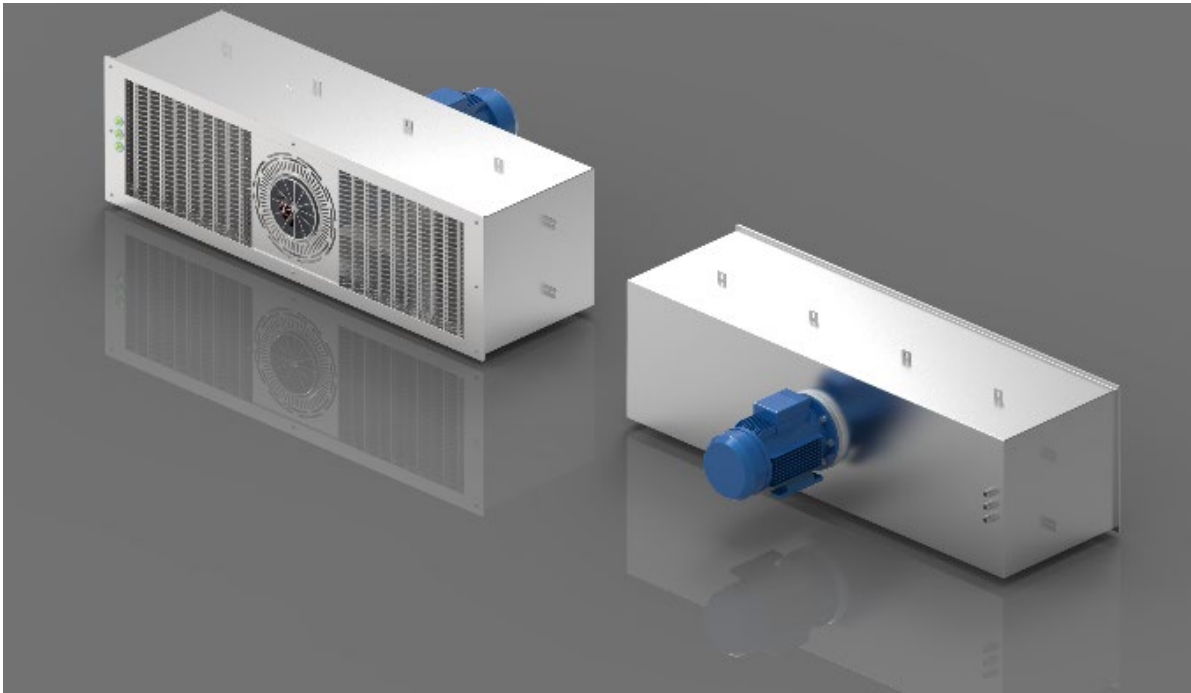

Power Stream II

5,5 kW, komple paslanmaz çelik 316L,
400 m³/h kadar kademesiz
ayarlanabilir itme gücü

16.800,00 €

5,5 kW, adjustable up to 400m³/h,
cover 316L,

Fiyatlarımız KDV hariçtir. / VAT is excluded