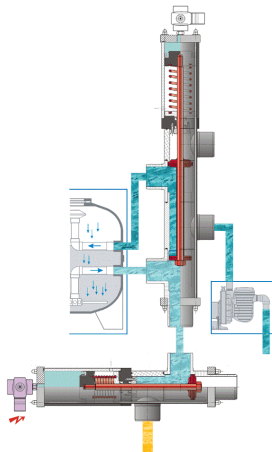

A	Besgo 3-Yollu vanalar 3-way valves	Debi* Flow* m³/h		Fiyatı Price €
BS083130	D.50 mm - 1½"	26		750,00 €
BS083230	D.63 mm - 2"	37		825,00 €
BS083330	D.75 mm - 2½"	61		1.090,00 €
BS083430	D.90 mm - 3"	85		1.640,00 €
BS083530	D.110 mm - 4"	119		2.530,00 €
BS083630	D.140 mm - 5"	175		4.390,00 €
BS083230-S	D.63 mm - 2"	37	Deniz suyu / Sea water	1.029,00 €
BS083330-S	D.75 mm - 2½"	61	Deniz suyu / Sea water	1.271,00 €
BS083430-S	D.90 mm - 3"	85	Deniz suyu / Sea water	1.997,00 €
BS083530-S	D.110 mm - 4"	119	Deniz suyu / Sea water	3.020,00 €
BS083630-S	D.140 mm - 5"	175	Deniz suyu / Sea water	5.390,00 €

Fiyatlarımız KDV hariçtir. / VAT is excluded.

* 3 mSS basınç kaybında / 0,3 bar pressure drop