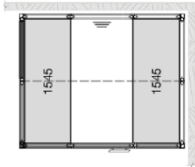

PANACEA STEAM 1717
Size: 1725 x 1725 mm

PANACEA STEAM 2117
Size: 2125 x 1725 mm