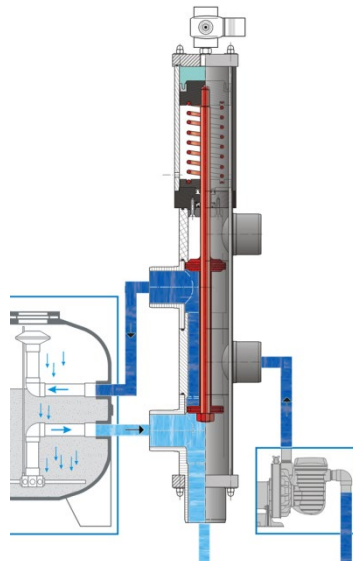

Low pressure loss

Adjustable connection unions

Change over without switching off.

Fits on every filter.

Material

Body: PVC-U

Inner parts: VA4

Seals: Viton/Teflon