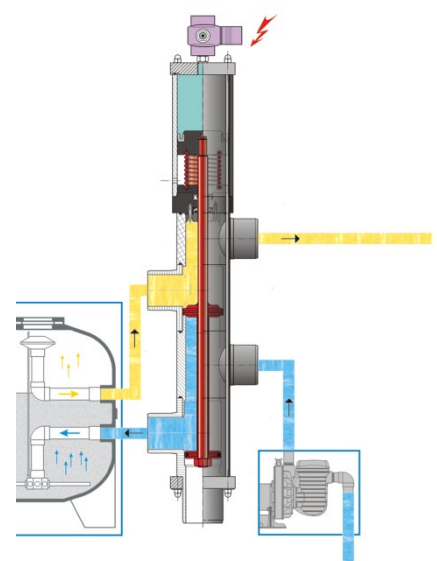

Ters yıkama / Backwash mode