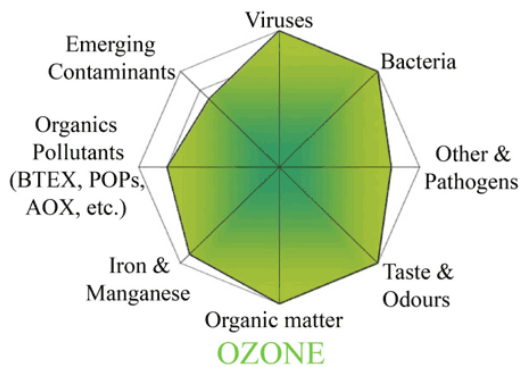

3 reasons for the DA-GEN:

1. Highly efficient electrodes: require very low conductivity: Only 1.0kg NaCl or 1.5kg MgCl₂ is needed => low corrosion risk and high production of free radicals
2. Automatic measuring and controlling of free chlorine, pH and APF®: Guarantees crystal clear water and safe disinfection without chlorine smell
3. 24/7 full control with integrated Wi-Fi module

DAISY+ = Pool water in drinking water quality

DA-GEN Reaksiyon ürünün gücü The strength of DA-GEN reaction products	eV
Hidroksil Radikal Hydroxyl radical	2,86
Oksijen atomu / Atomic Oxygen (O)	2,42
Ozon / Ozone (O₃)	2,07
Hidrojen Peroksit (H₂O₂)	1,78
Hipokloröz asit (HOCl)	1,48
Klor / Chlorine (Cl₂)	1,23
Oksijen / Oxygen (O₂)	1,23
Klor dioksit (ClO₂)	0,95

Virusesr Bacteria Other & Pathogens Organic Pollutans
Virüsler Bakteriler Diğer ve patojenler Organik kirleticiler