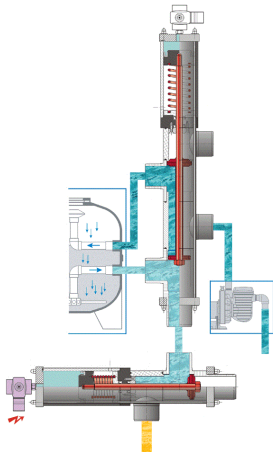

A	Besgo 3-Yollu vanalar 3-way valves	Debi* Flow* m³/h		Fiyatı Price €
BS083130	D.50 mm - 1½"	26		714,00 €
BS083230	D.63 mm - 2"	37		788,00 €
BS083330	D.75 mm - 2½"	61		1.040,00 €
BS083430	D.90 mm - 3"	85		1.565,00 €
BS083530	D.110 mm - 4"	119		2.415,00 €
BS083630	D.140 mm - 5"	175		4.190,00 €
BS083230-S	D.63 mm - 2"	37	Deniz suyu / Sea water	982,00 €
BS083330-S	D.75 mm - 2½"	61	Deniz suyu / Sea water	1.213,00 €
BS083430-S	D.90 mm - 3"	85	Deniz suyu / Sea water	1.906,00 €
BS083530-S	D.110 mm - 4"	119	Deniz suyu / Sea water	2.882,00 €
BS083630-S	D.140 mm - 5"	175	Deniz suyu / Sea water	5.145,00 €

Fiyatlarımız KDV hariçtir. / VAT is excluded.

* 3 mSS basınç kaybında / 0,3 bar pressure drop