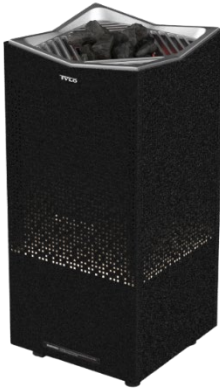

The newest to the Crown range of sauna heaters. his floor-standing sauna heater has a symmetrical design combined with elegant lighting pattern that casts a warm glow across the room, creating a serene and relaxing ambience. the eye-catching Crown grill allows optimal airflow and heat circulation throughout the sauna, making sure that you receive the full benefits of the heater's technology. It is fitted with a few smart and patented features. Elite control panel with Wifi connectivity for maximum advantage and comfort is included.