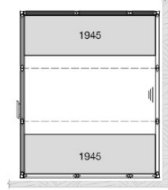

Buhar / Steam

Tylö Panacea

PANACEA STEAM 1309
Size: 1325 x 925 mm

PANACEA STEAM 1709
Size: 925 x 1725mm

PANACEA STEAM 1717
Size: 1725 x 1725 mm

PANACEA STEAM 2117
Size: 2125 x 1725 mm

PANACEA STEAM 2117
Size: 2125 x 1725 mm