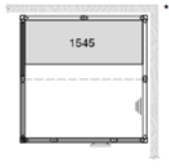

Buhar / Steam

Tylö Panacea

PANACEA STEAM 1309
Size: 1325 x 925 mm

PANACEA STEAM 1709
Size: 925 x 1725mm

PANACEA STEAM 1717
Size: 1725 x 1725 mm

PANACEA STEAM 2117
Size: 2125 x 1725 mm

PANACEA STEAM 2117
Size: 2125 x 1725 mm