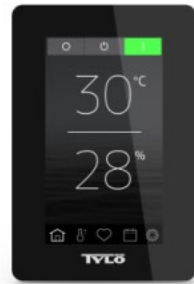

Elite kontrol paneli + Tylarium kit