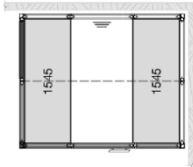

Buhar / Steam

Tylö Panacea

PANACEA STEAM 1309
Size: 1325 x 925 mm

PANACEA STEAM 1709
Size: 925 x 1725mm

PANACEA STEAM 1717
Size: 1725 x 1725 mm

PANACEA STEAM 2117
Size: 2125 x 1725 mm

PANACEA STEAM 2117
Size: 2125 x 1725 mm