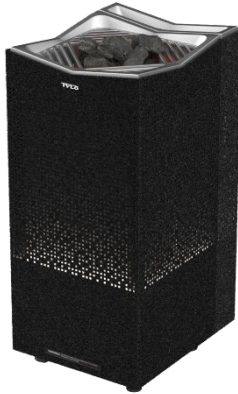

The newest to the Crown range of sauna heaters. Get the best of both worlds with the Tylö Crown heater's Combi version. It mixes sauna and steam for a comfy Soft Sauna feel, giving you a 25% energy saving compared to regular saunas. His floor-standing sauna heater has a symmetrical design combined with elegant lighting pattern that casts a warm glow across the room, creating a serene and relaxing ambience. the eye-catching Crown grill allows optimal airflow and heat circulation throughout the sauna, making sure that you receive the full benefits of the heater's technology. It is fitted with a few smart and patented features. Elite control panel with Wifi connectivity for maximum advantage and comfort is included.