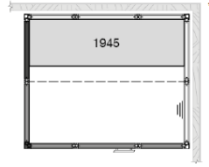

Buhar / Steam

Tylö Panacea

PANACEA STEAM 1309
Size: 1325 x 925 mm

PANACEA STEAM 1709
Size: 925 x 1725mm

PANACEA STEAM 1717
Size: 1725 x 1725 mm

PANACEA STEAM 2117
Size: 2125 x 1725 mm

PANACEA STEAM 2117
Size: 2125 x 1725 mm