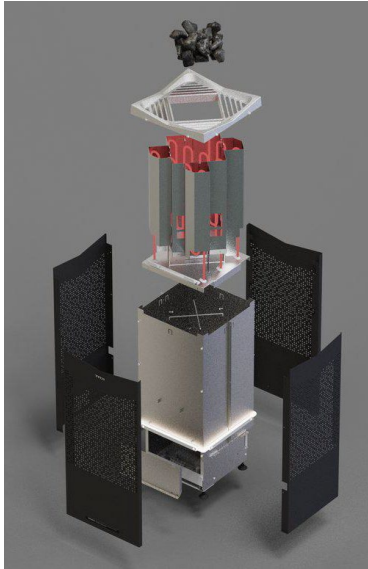

Ölçüleri / Dimension	Output	Sauna hacmi / volume	Taş / Stone	h*	a**
365 x 365 x 806 (h) mm	6,6 kW	4 – 8 m³	20 kg	1900 mm	50 mm
365 x 365 x 806 (h) mm	8,0 kW	6 – 12 m³	20 kg	1900 mm	50 mm
365 x 365 x 806 (h) mm	10,5 kW	10 – 18 m³	20 kg	1900 mm	50 mm

h*: minimum. Tavan yüksekliği, minimum ceiling height

a**: minimum yan duvara mesafe / minimum distance from side wall