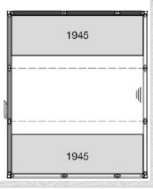

## Tylö Panacea

**PANACEA STEAM 1309**  
Size: 1325 x 925 mm

**PANACEA STEAM 1709**  
Size: 925 x 1725mm

**PANACEA STEAM 1717**  
Size: 1725 x 1725 mm

**PANACEA STEAM 2117**  
Size: 2125 x 1725 mm

**PANACEA STEAM 2117**  
Size: 2125 x 1725 mm