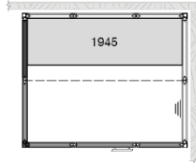

## Tylö Panacea

**PANACEA STEAM 1309**  
Size: 1325 x 925 mm

**PANACEA STEAM 1709**  
Size: 925 x 1725mm

**PANACEA STEAM 1717**  
Size: 1725 x 1725 mm

**PANACEA STEAM 2117**  
Size: 2125 x 1725 mm

**PANACEA STEAM 2117**  
Size: 2125 x 1725 mm