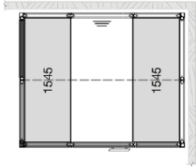

## Tylö Panacea

**PANACEA STEAM 1309**  
Size: 1325 x 925 mm

**PANACEA STEAM 1709**  
Size: 925 x 1725mm

**PANACEA STEAM 1717**  
Size: 1725 x 1725 mm

**PANACEA STEAM 2117**  
Size: 2125 x 1725 mm

**PANACEA STEAM 2117**  
Size: 2125 x 1725 mm