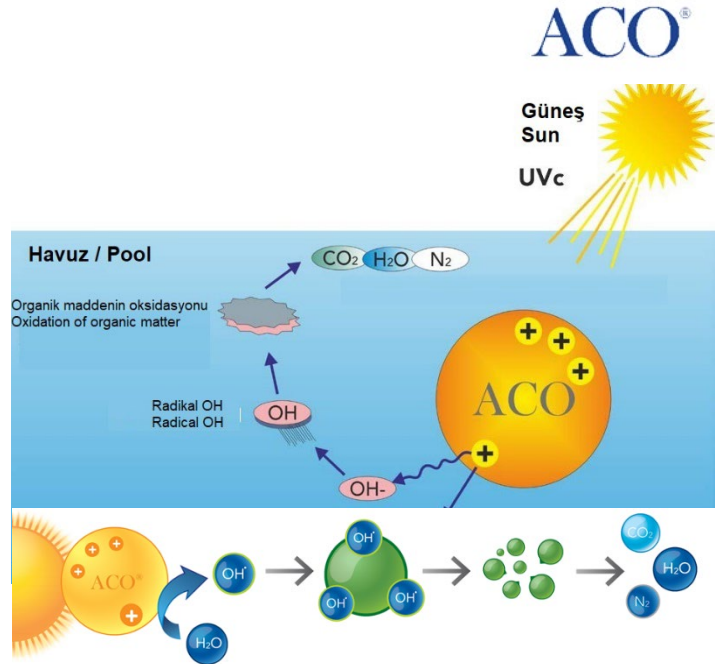

Dozaj : Her 100 m³ su için haftada 1 lt (ilk uygulamada 2 lt) havuza dökünüz. Uygulamadan önce iyice çalkalayın.
Dosage: 1 l per 100 m³ of pool water per week. Apply directly to pool and shake well before use.

APF®
ALL POLY FLOC

The Best Coagulant and Flocculant

APF® (All Poly Floc) is a multi-spectrum coagulant and flocculant containing 5 components and is therefore covering a wide spectrum. APF® also contains NEW. 1,5 litres of NoPhos. APF® combined with AFM® and a ZPM will achieve the best possible filtration performance.

- Dryden DAISY®: Crystal clear water with a nominal filtration to 0.1 micron
- With DAISY® up to 80% less consumption of disinfectants
- Dryden DAISY® is the basis for chlorine free systems.

Automatic dosage:

Application rate is 0.5-1.0 ml per m³ of water filtered.

For example, if water flow through filter is 10 m³/hr, APF® dosing rate will be 5 - 10 ml/h. Inject APF® into the pipework between the pump and the filter.