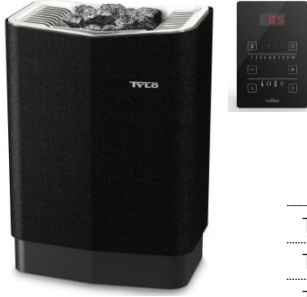

Sobaları fiyatlarına taşları ve kumanda panelleri dahildir.

Pure delivers heat fast and efficiently. It is standard equipped with digital touch control panel Pure for ease of use and convenience. Door contact is required for delayed start. All prices of heaters included stones and control panels