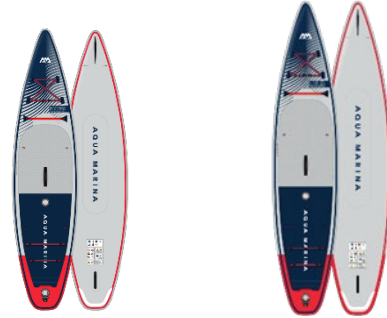

Spor / Sport

Aqua Marina ISUP TOURING

HYPER üç kelimeyle gezinti, keşif, macera! Sahip olduğu Double Chamber Teknolojisi ile ekstra güvenli ve sağlamdır. Yenilenen modeli daha fazla paralel rayları ve genişletilmiş kuyruğu ile sportif, temiz ve düz sürüş sağlar. Yeni Sup kullanıcıları için dahi, kürek çekmesi kolay, dengeli ve hızlıdır. Ekstra büyük alanı ile sizi ve bagajınızı kuru tutar. Yeni Double Chamber Teknolojisinin getirdiği eşsiz sertlik ve stabilite HYPER'ı kamp malzemeleri taşımak için ideal hale getirirken, aerodinamik yapısı yüksek hızda daha uzun süre kürek çekmenizi sağlar. HYPER her gezginin favori ulaşım aracı olacaktır.

HYPER is in three words: excursion, exploration, adventure! It is extra safe and robust with its Double Chamber Technology. The refreshed model with more parallel rails and an extended tail provides a sporty, clean and flat ride. Easy to paddle, stable and fast, even for new Sup users. The extra-large space keeps you and your luggage dry. The unmatched stiffness and stability of the new Double Chamber Technology makes the HYPER ideal for carrying camping gear, while its aerodynamic construction allows you to paddle longer at high speed. HYPER will be every traveler's favorite means of transportation.

Model			HYPER 350	HYPER 381
Kod / Code			BT-23HY01	BT-23HY02
Genişlik / Width			79 cm	81 cm
Uzunluk / Length			350 cm	381 cm
Kalınlık / Thickness			15 cm	15 cm
Ağırlık / Weight			11,5 kg	12,5 kg
Yük kapasitesi / Payload			max. 150 kg	max. 170 kg
Hava basıncı / Air pressure			max. 15 psi	max. 15 psi
Kürek / Paddle			Hariç /excluded	Hariç /excluded
Fin tipi / Fin type			SAFS	SAFS
Fiyatı / Price $ KDV hariç / without VAT	E		610,00 $	650,00 $
Fiyatı / Price $ 20% KDV dahil / with VAT	E		732,00 $	780,00 $

Sırt çantası, hava pompası ve emniyet kayışı dahildir. / Backpack, air pump and safety leash included.