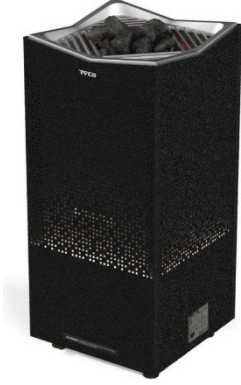

Sauna

Tylö Commercial – Umumi kullanım için / for public use