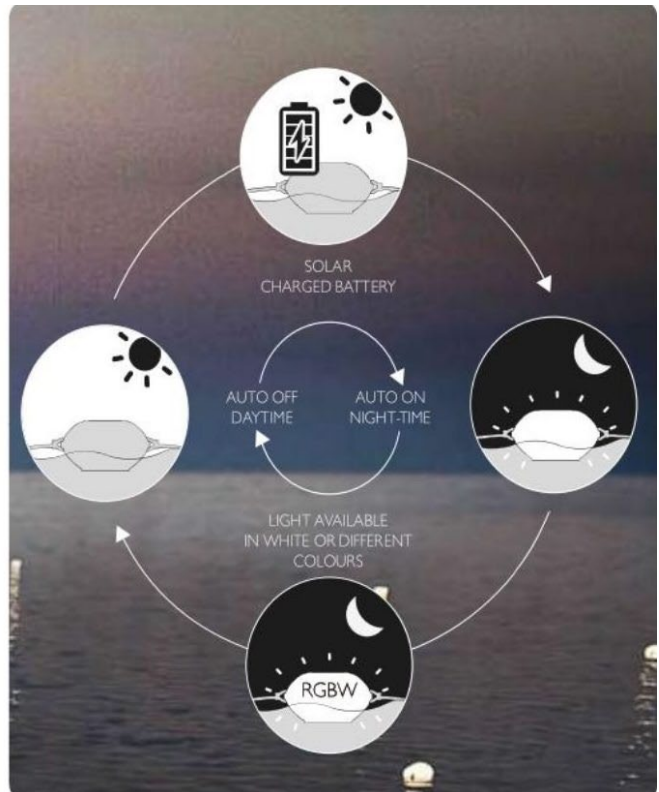

Arkema Design's SB100 solar floating buoy is a nautical accessory for the delimitation of marine areas both during the day and at night, and it is also used for signalling pools of water that are potentially dangerous for navigation. The floating body of this solar buoy is made of mass-coloured polyethylene, IP67 certified, so it is totally waterproof and guarantees high weather-resistance. Equipped with a solar panel, the buoy charges through sunlight during the day, and then automatically illuminates the surrounding water at night. The LED light bulb provides higher visibility of the buoy during the night and integrates the RGB system, so the colours are interchangeable at your choice. Switching on and switching off are automatic.

Ready to use, the SB100 buoy is a sun-powered signalling device, eco-friendly and designed to work autonomously in the open sea with no specific maintenance.

A	Fiyatı / Price € KDV hariç / wo.VAT	Fiyatı / Price € KDV dahil / w.VAT
CV-SB100	140,00 €	168,00 €

- Yüzer, fotovoltaik versiyon
- Yüzer şamandıra – LED RGB
- Ambalaj ölçüsü 23 x 20 x 28 cm, 1 kg

- Light version photovoltaic
- Floating – LED RGB
- Package size l x w x d : 23 x 20 x 28 cm, 1 kg