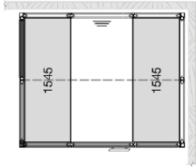

PANACEA STEAM 1717
Size: 1725 x 1725 mm

PANACEA STEAM 2117
Size: 2125 x 1725 mm